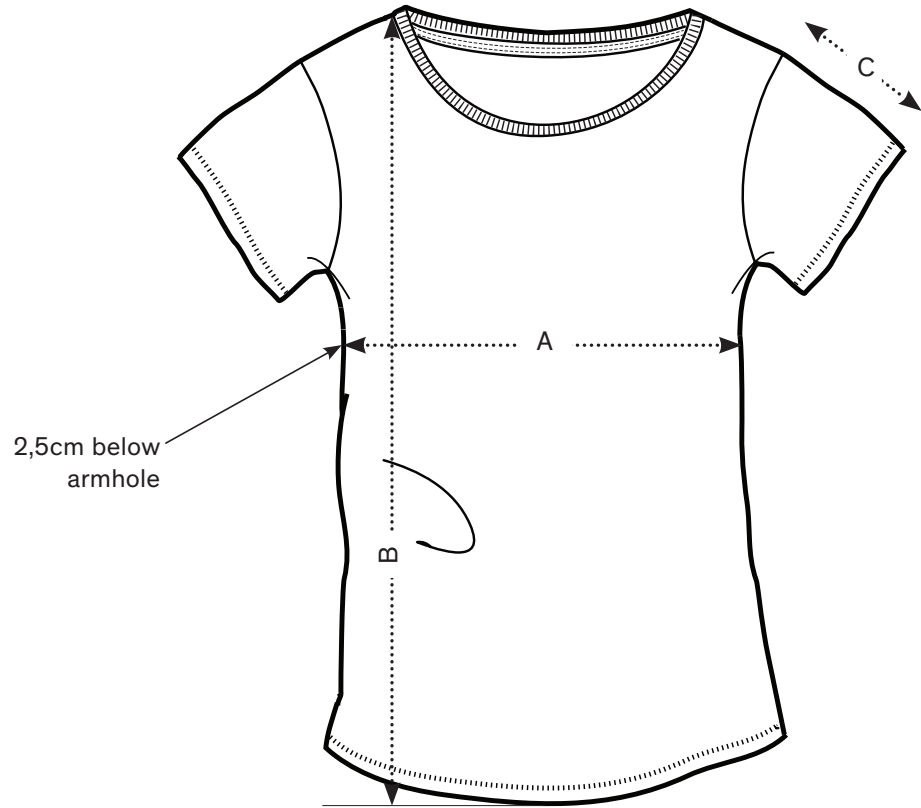

Size Guide - Woman - Round Neck

FRONT

BACK

SIZES

XS

S

M

L

XL

A Half Chest 2,5cm below armhole

42

44,5

47,5

50,5

53,5

B Body Length (from HPS)

62

64

66

68

69

C Sleeve length

15

15

16

16

17

Size Guide - Woman - V Neck

FRONT

BACK

SIZES		XS	S	M	L	XL
A	Half Chest 2,5cm below armhole	42	44,5	47,5	50,5	53,5
B	Body Length (from HPS)	62	64	66	68	69
C	Sleeve length	15	15	16	16	17