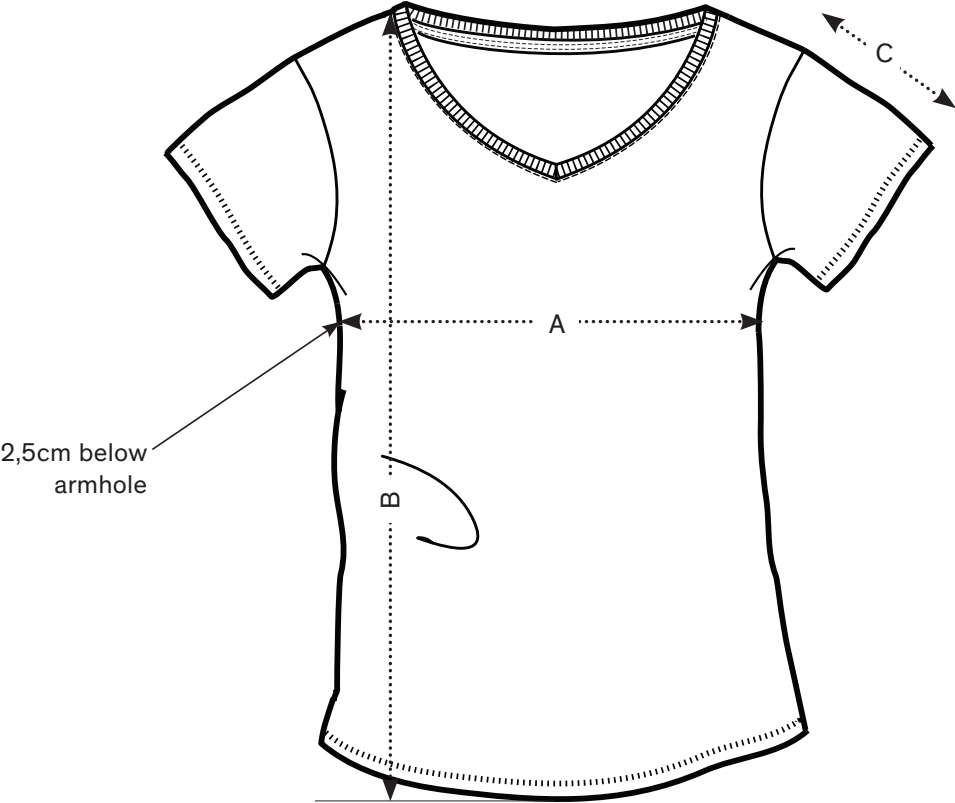

XL

A Half Chest 2,5cm below armhole

42

44,5

47,5

50,5

53,5

B Body Length (from HPS)

62

64

66

68

69

C Sleeve length

15

15

16

16

17

Size Guide - Woman - V Neck

FRONT

BACK

SIZES		XS	S	M	L	XL
A	Half Chest 2,5cm below armhole	42	44,5	47,5	50,5	53,5
B	Body Length (from HPS)	62	64	66	68	69
C	Sleeve length	15	15	16	16	17