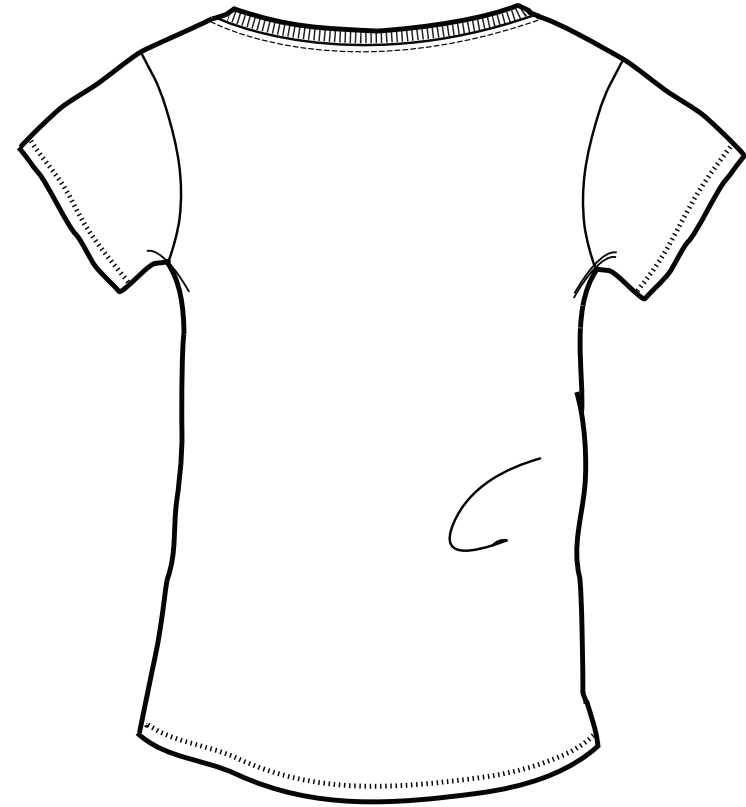

Size Guide - Woman - Round Neck

FRONT

BACK

SIZES

XS

S

M

L

XL

A Half Chest 2,5cm below armhole

42

44,5

47,5

50,5

53,5

B Body Length (from HPS)

62

64

66

68

69

C Sleeve length

15

15

16

16

17

Size Guide - Woman - V Neck

FRONT

BACK

SIZES		XS	S	M	L	XL
A	Half Chest 2,5cm below armhole	42	44,5	47,5	50,5	53,5
B	Body Length (from HPS)	62	64	66	68	69
C	Sleeve length	15	15	16	16	17