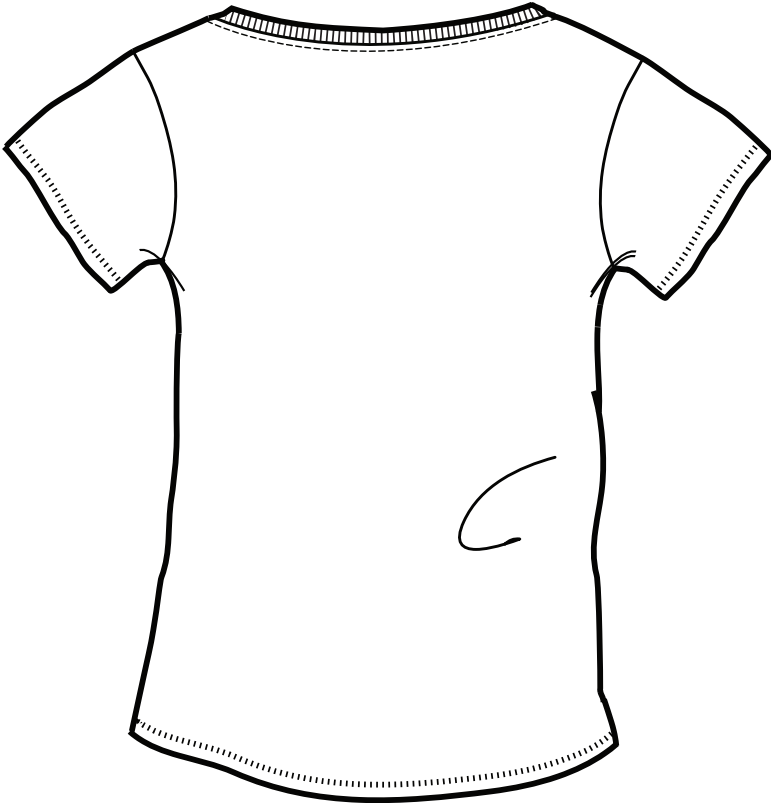

62

64

66

68

69

C Sleeve length

15

15

16

16

17

Size Guide - Woman - V Neck

FRONT

BACK

SIZES		XS	S	M	L	XL
A	Half Chest 2,5cm below armhole	42	44,5	47,5	50,5	53,5
B	Body Length (from HPS)	62	64	66	68	69
C	Sleeve length	15	15	16	16	17